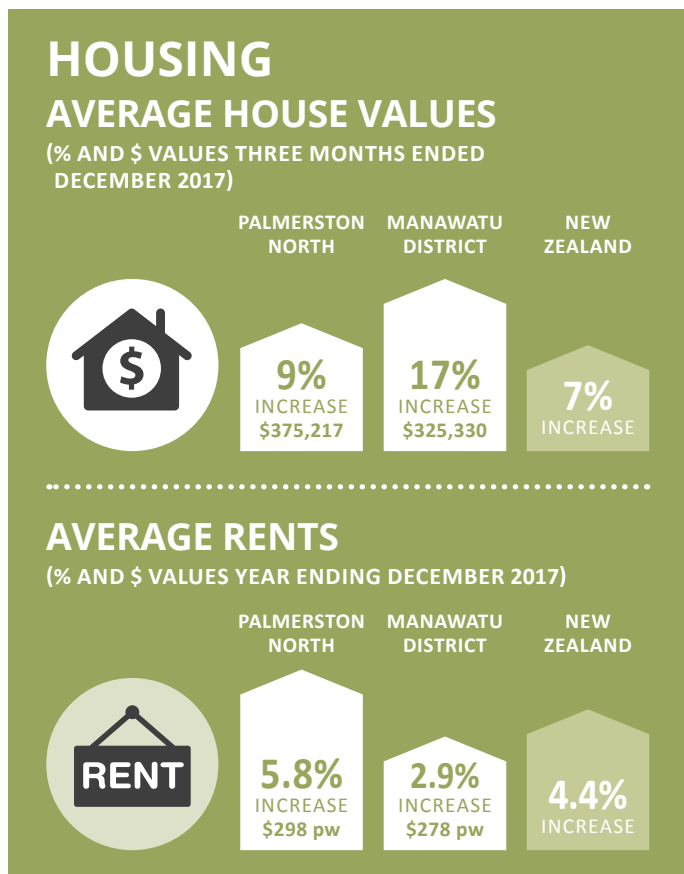

CEDA

DATA FOR NOVEMBER AND DECEMBER 2017.

Published in February 2018.

Central Economic Development Agency (CEDA) drives and facilitates the creation and growth of economic wealth in Palmerston North and Manawatu.

CEDA publishes these figures for a pulse of the local business community, alongside engagement with various parts of the community to better understand the strengths we can build on, the weaknesses we can improve and barriers we can bring down.