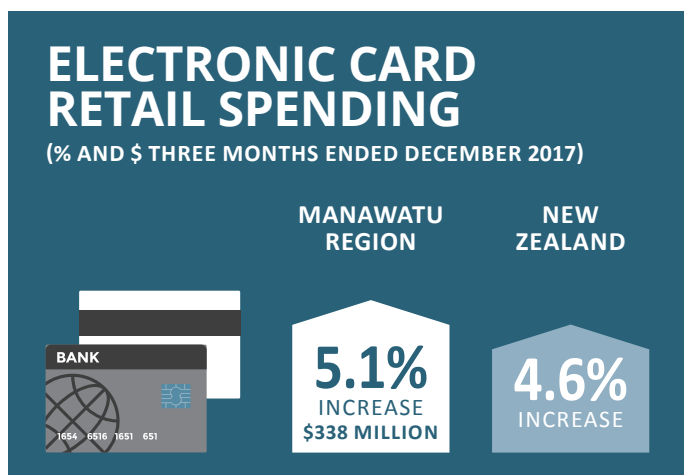

CEDA

DATA FOR NOVEMBER AND DECEMBER 2017.

Published in February 2018.

Central Economic Development Agency (CEDA) drives and facilitates the creation and growth of economic wealth in Palmerston North and Manawatu.

CEDA publishes these figures for a pulse of the local business community, alongside engagement with various parts of the community to better understand the strengths we can build on, the weaknesses we can improve and barriers we can bring down.