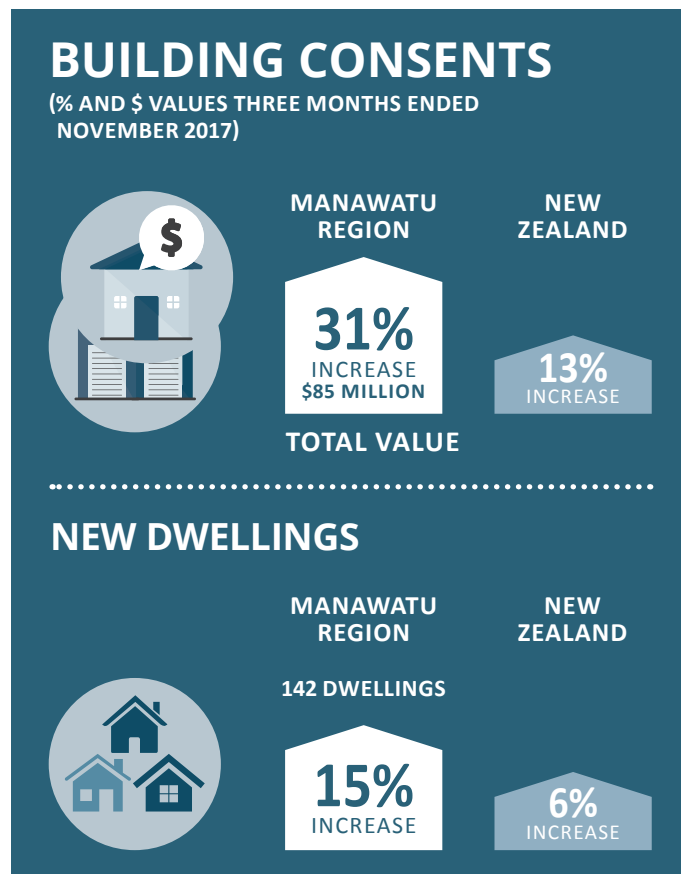

CEDA

DATA FOR NOVEMBER AND DECEMBER 2017.

Published in February 2018.

Central Economic Development Agency (CEDA) drives and facilitates the creation and growth of economic wealth in Palmerston North and Manawatu.

CEDA publishes these figures for a pulse of the local business community, alongside engagement with various parts of the community to better understand the strengths we can build on, the weaknesses we can improve and barriers we can bring down.